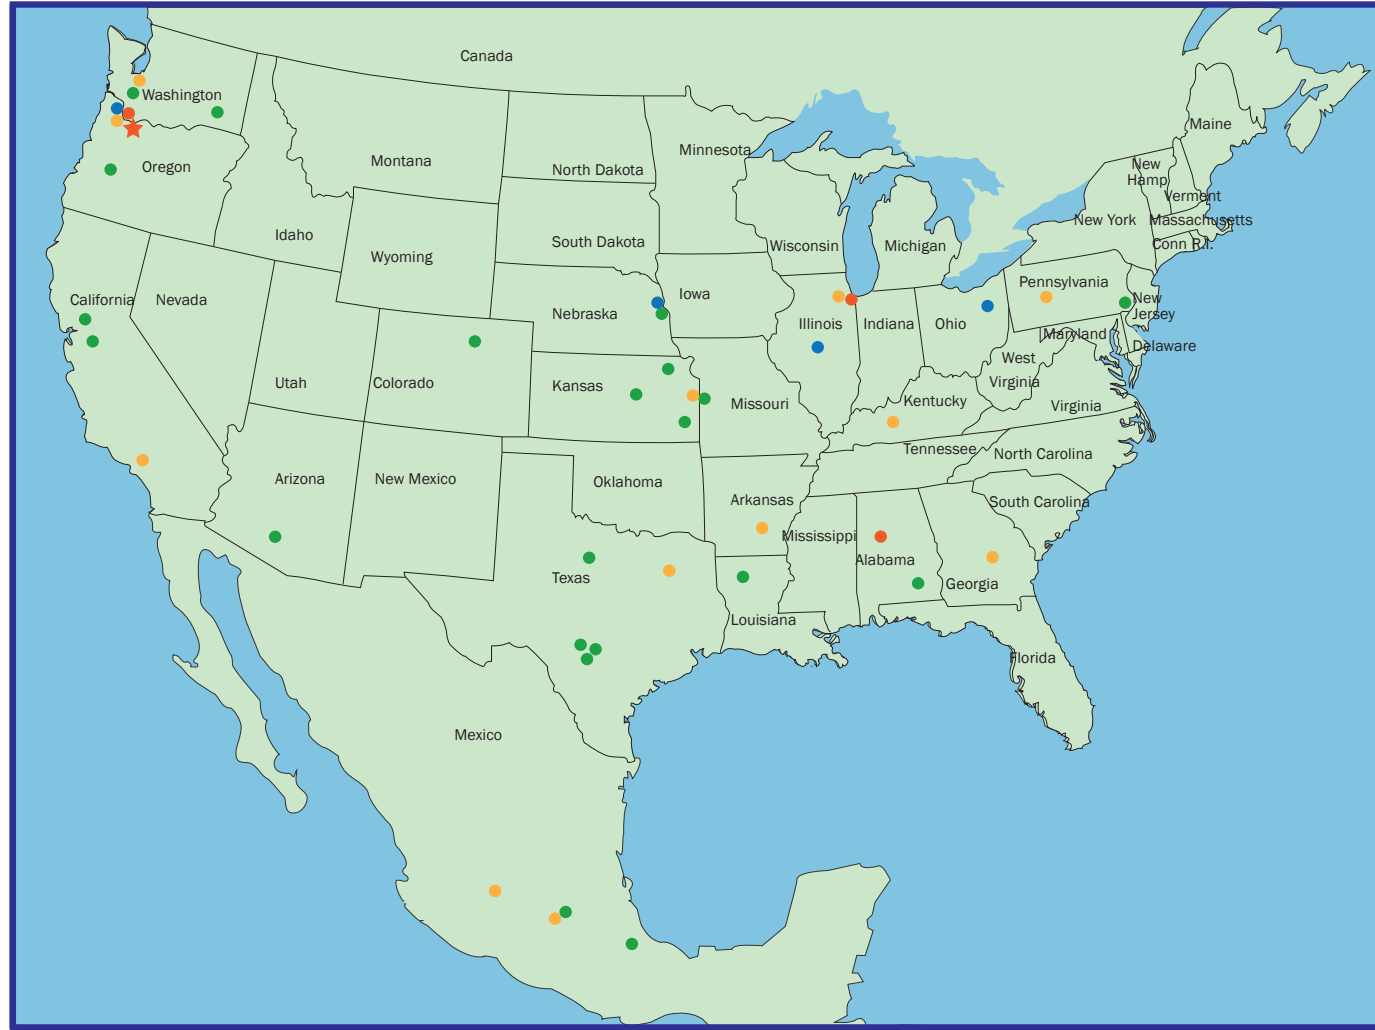

Locations

Offices

Lake Oswego, OR
Birmingham, AL
Chicago, IL
Portland, OR

Parts Group

American Hydraulics | Cushioning Units
• Omaha, NE
Greenbrier Castings | Couplers, Bolsters, Yokes
• Peoria, IL
Rail Parts Depot | After-market parts
• Portland, OR
YSD Industries | Doors and Roofs
• Youngstown, OH

Wheels Group

Chicago Heights, IL
Concarril - Sahagun, MX
Corsicana, TX
Elizabethtown, KY
Kansas City, KS
Lewistown, PA
Macon, GA
Mexico City, MX
Pine Bluff, AR
Portland, OR
San Bernardino, CA
Tacoma, WA